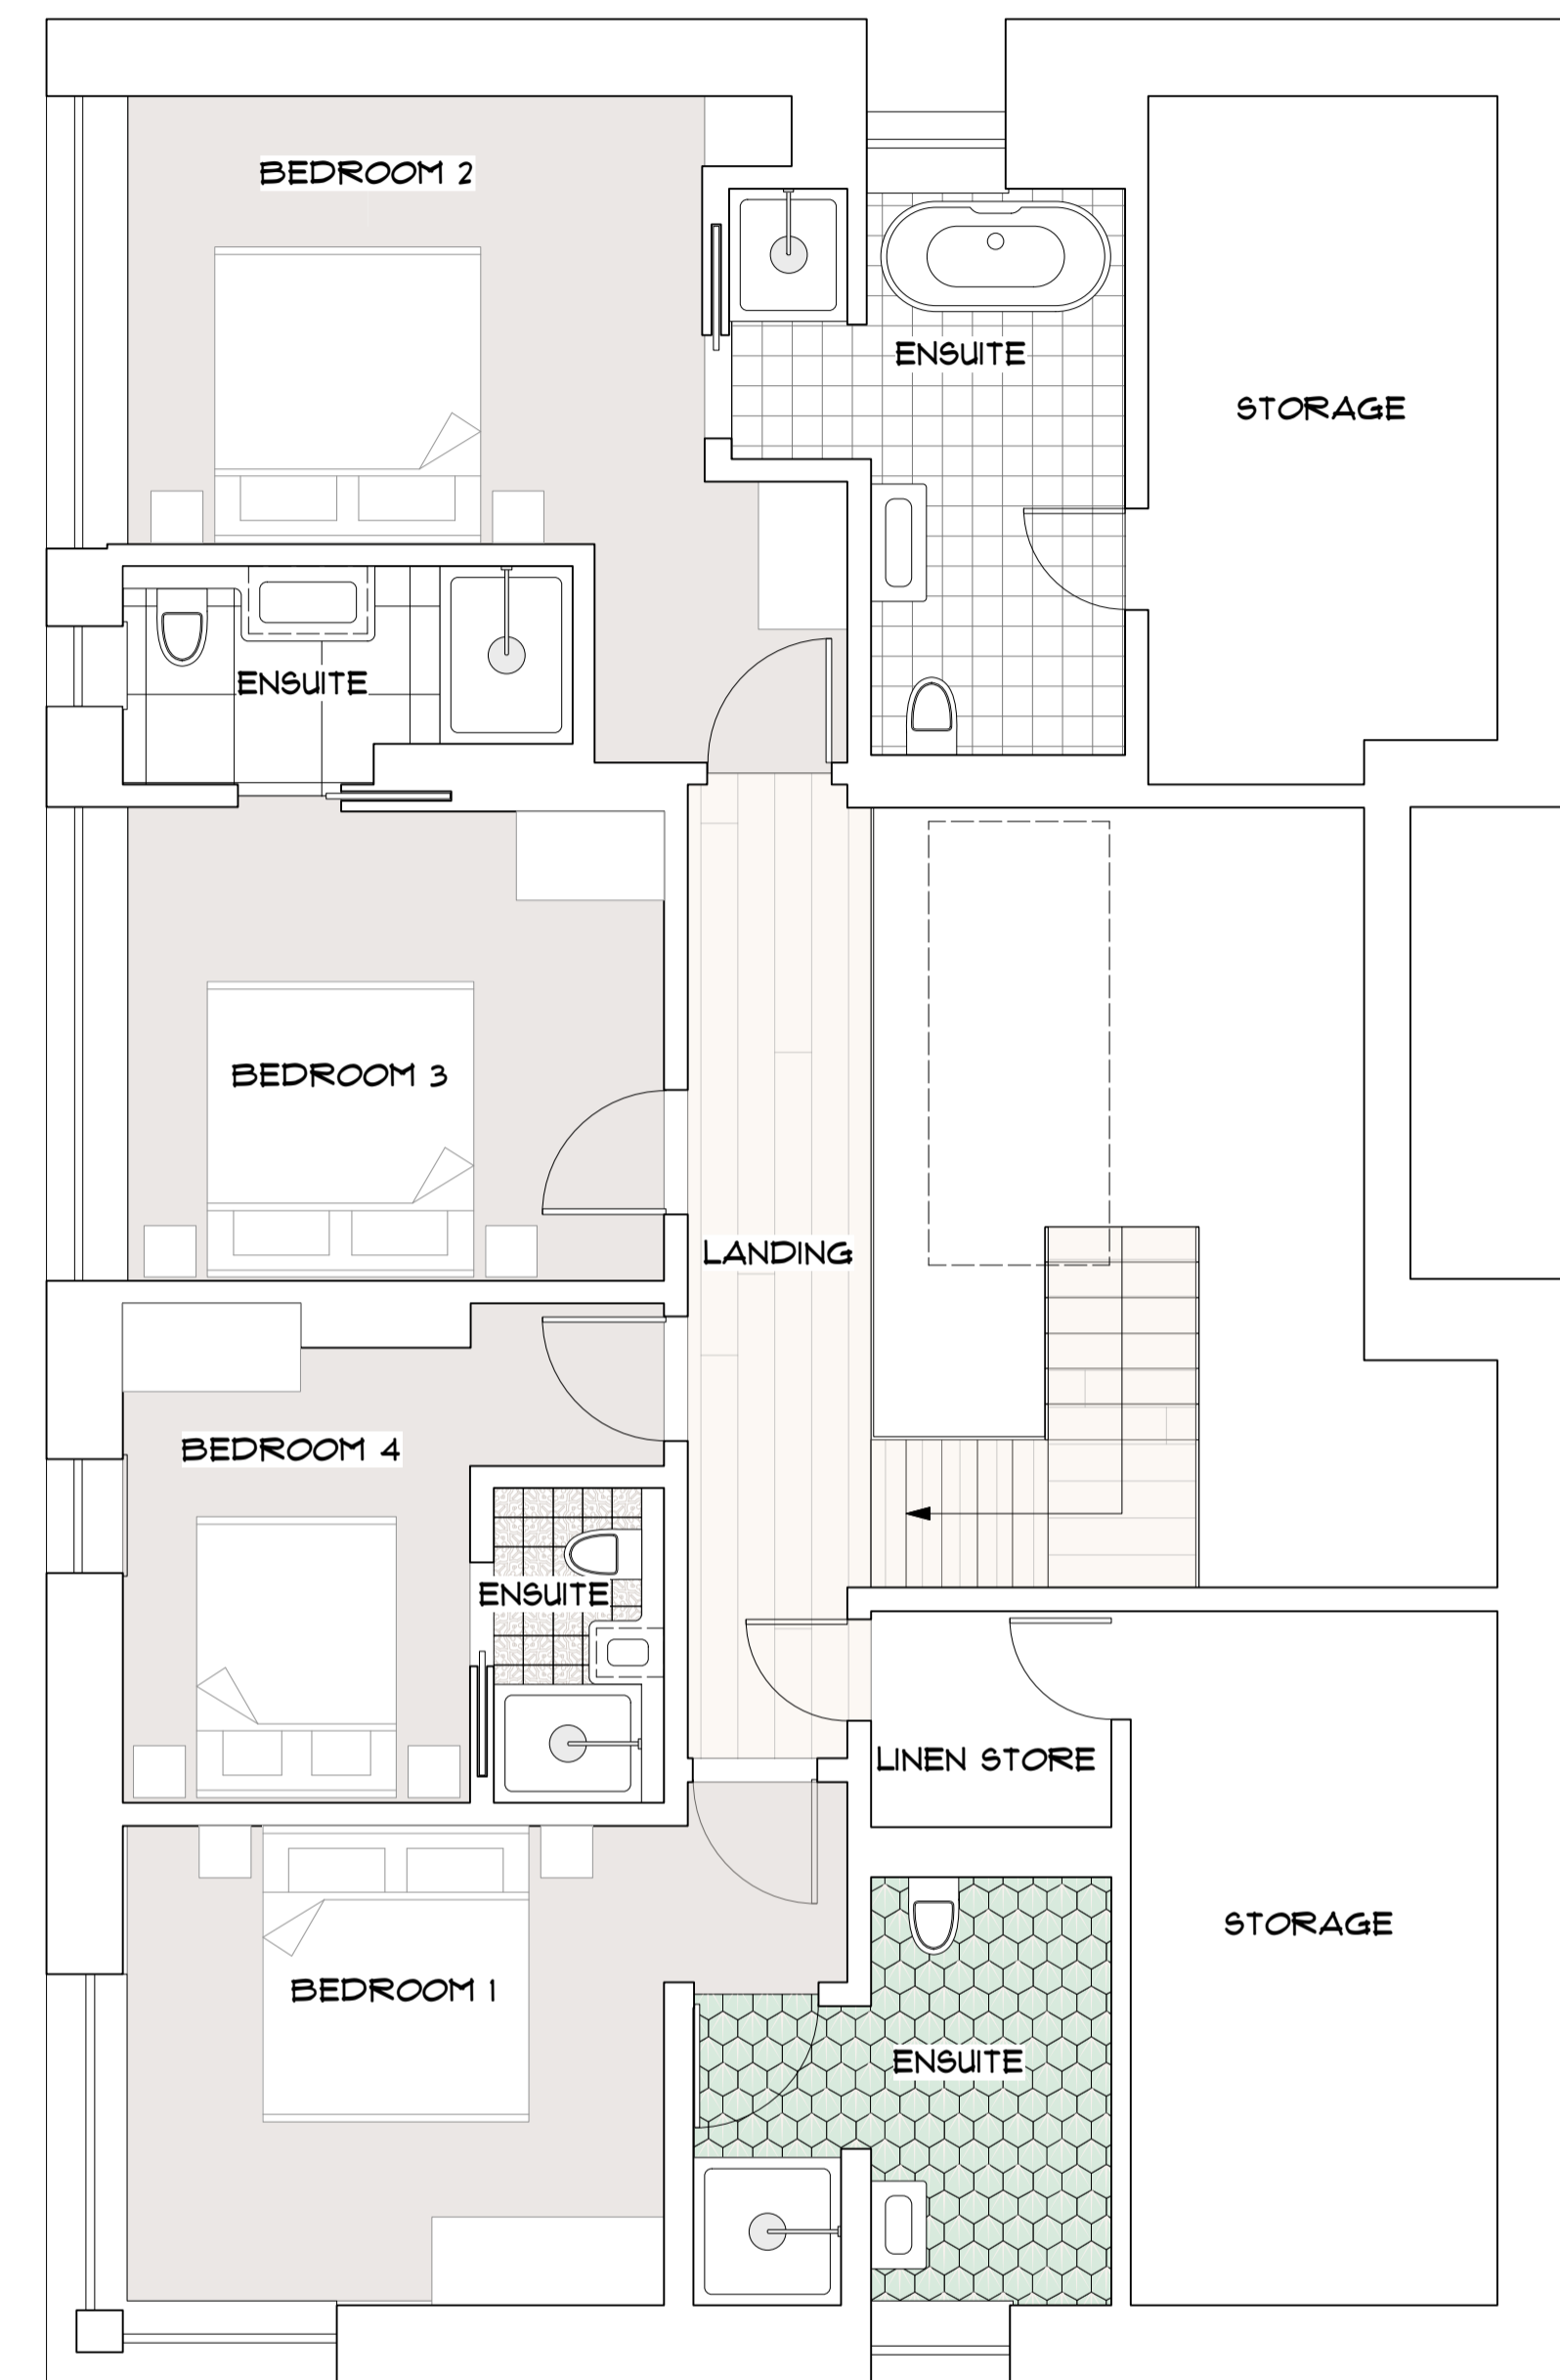

GROUND FLOOR

FIRST FLOOR

**hookmasonarchitecture**

Hook Mason Limited  
 Studio 2, Thorn Office Centre  
 Rotherwas, Hereford  
 HR2 6JT

t: 01432 352299  
 f: 01432 352272  
 e: info@hookmason.co.uk  
 w: hookmason.co.uk

CLIVE BOULTBEE-BROOKS

UPPER GREENS PLACE,  
 MUCH MARCLE,  
 LEDBURY, HR8 2PF

FLOOR PLANS

SCALE @ A1	DATE	DRAWING NO.
1:50	MARCH 2019	1019-1-3 9
DO NOT SCALE FROM THIS DRAWING DRAWN BY GW		